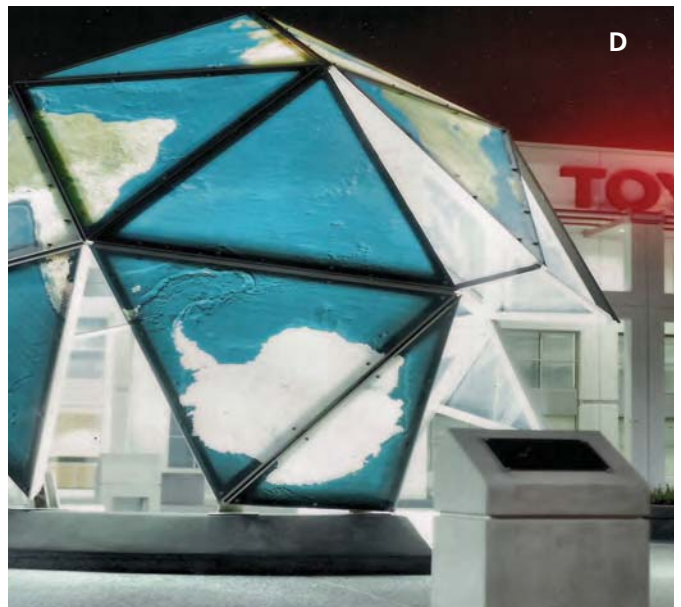

## THEMATIC SCULPTURE

- A:** Icicles
- B:** Custom Natural Light Fixture
- C:** Custom Chandelier
- D:** Pittsburgh Mills Mall

**THEMATIC SCULPTURE**

---

U.S. Space and Rocket Center, Huntsville, Alabama

## THEMATIC SCULPTURE

- A:** The Block at Orange
- B:** Heathrow Airport
- C:** The Block at Orange
- D:** Toyota of Southern California Headquarters