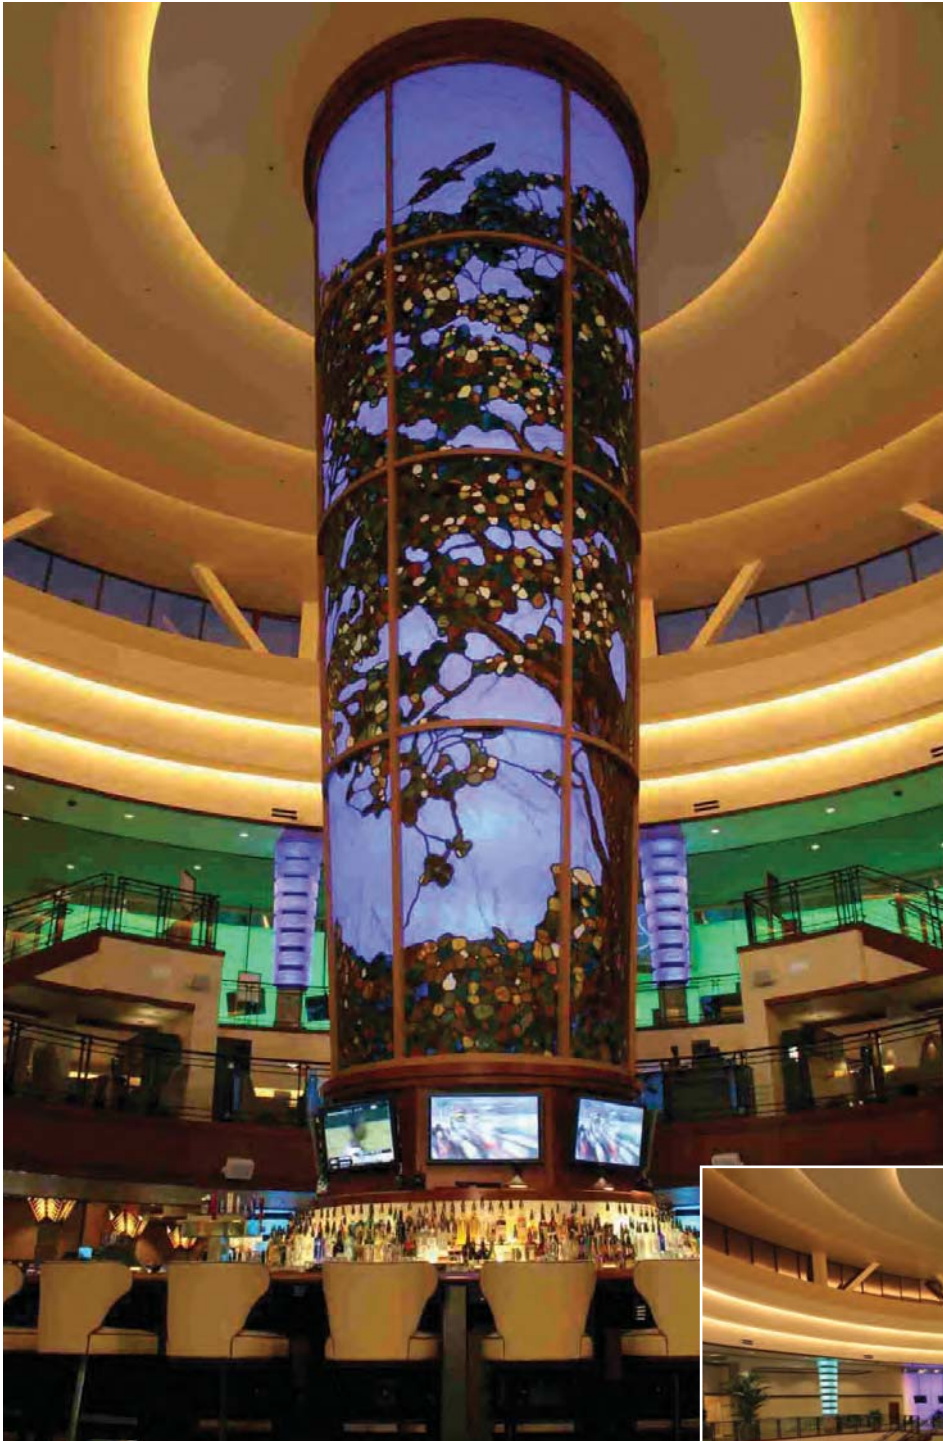

From the real to the surreal, our works create the atmosphere, define the space and spark the excitement. We can design, develop and fabricate any piece in any scale for theme parks to casinos to restaurants.

## THEMATIC SCULPTURE

- A:** Concord Mills Mall
- B:** Concord Mills Mall
- C:** Dick's Sporting Goods
- D:** Pittsburgh Mills

THEMATIC SCULPTURE

Pechanga Casino, California

## THEMATIC SCULPTURE

- A:** Concord Mills Mall
- B:** Custom Light Table Fixture
- C:** Morongo Resort & Casino
- D:** Concord Mills Mall

## THEMATIC SCULPTURE

- A:** Pacsun's 1000 Steps Store
- B:** Picture People Nationwide
- C:** Troppe Borse

A

B

**A:** Warner Brothers Flagship Manhattan  
**B:** Corning Fiberglass Museum