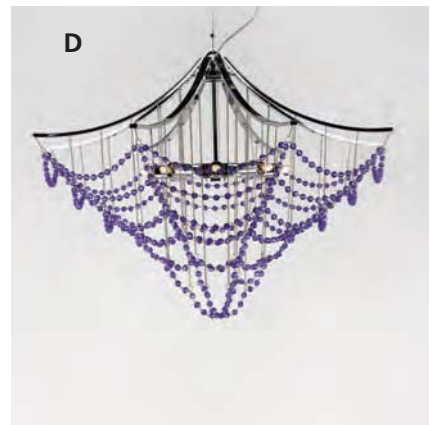

Our Crystalline collection navigates from rich historic opulence to modern fresh sophistication with luxury as the common denominator. Whether formal or fashionable, a glamorous standard is set.

A: E145-62 | 45" Dia. x 46" H | (23) 60W

A

A: E146-62 | 40-1/2" Dia. x 51-1/4" H | (12) 60W

All fixtures on this page are made with Swarovski STRASS Crystal.

A :	E147-62		53" Dia. x 43-1/4"H		(30) 60W
B :	E149-62		36-1/4" Dia. x 35-3/4"H		(20) 60W
C :	E148-32		18"W x 9-1/2"H x 9" Ext.		(4) 60W
D :	E150-92		31" Dia. x 18-1/2"H		(12) 60W

All fixtures on this page are made with Swarovski STRASS Crystal.

- | | | | | | |
|-----------|------------|--|--------------------------|--|--------------|
| A: | D006-62-C6 | | 19-3/4" Dia. x 15-3/4" H | | (6) 40W T4G9 |
| B: | D007-62-C6 | | 19-3/4" Dia. x 15-3/4" H | | (6) 40W T4G9 |
| C: | D008-62-C6 | | 19-3/4" Dia. x 15-3/4" H | | (6) 40W T4G9 |

All fixtures on this page are made with Swarovski STRASS Crystal.

A₁:	D009-62-C6		19"W x 11"H		(1) 150W A21
A₂:	D009-62-C6		24-1/2"W x 13-1/2"H		(1) 150W A21
B :	D010-22-C6		15-3/4"W x 21-1/4"H		(3) 40W T4G9
C₁:	D011-62-C6		19"W x 11"H		(1) 150W A21
C₂:	D011-62-C6		24-1/2"W x 13-1/2"H		(1) 150W A21
D₁:	D012-62-C6		19"W x 15-3/4"H		(1) 150W A21
D₂:	D012-62-C6		24-1/2"W x 18-1/2"H		(1) 150W A21