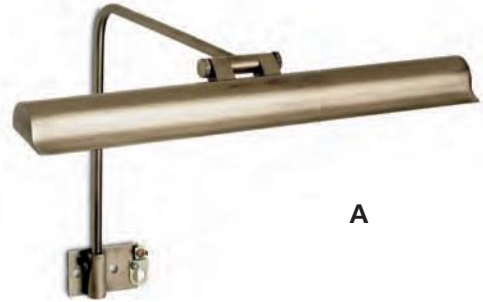

A

B

C

D

Type "C" and "D" on this page are fabricated from Natural Alabaster.

<b>A</b> :	C038-42		27-3/4" Sq.		(4) 40W 2G11 PL included
<b>B</b> :	C037-42		25-1/2"W x 25-1/2"H		(2) 55W 2G11 PL included
<b>C<sub>1</sub></b> :	C055-42		34-1/2" Dia.		(6) 42W Quad CFL GX24Q-4 included
<b>C<sub>2</sub></b> :	C056-42		23.4" Dia.		(1) 55W Circular T5 included
<b>D<sub>1</sub></b> :	C053-42		28"W x 39-3/4"H		(2) 14W T5 + (2) 28W T5 included
<b>D<sub>2</sub></b> :	C054-42		27-3/4" Sq.		(4) 28W T5 included