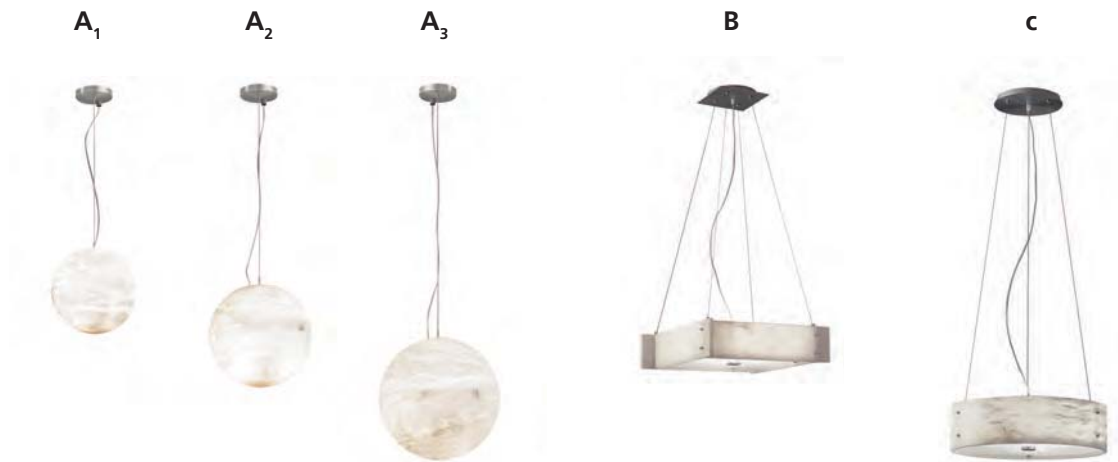

A : B002-22 | custom dimensions to your specifications
B : B003-22 | 30" Dia. x 12" H | incandescent or fluorescent

- A :** A012-92 | custom dimensions to your specifications
- B :** A013-22 | custom dimensions to your specifications
- C₁ :** A015-22 | 7-3/4"W x 39-1/4"L x 9-3/4"H | (1) 39W T5
- C₂ :** A016-22 | 7-3/4"W x 51-1/4"L x 9-3/4"H | (1) 54W T5
- D :** A014-22 | 27-1/2"W x 11-3/4"H | (2) 55W Circular T5

A : A017-22 | 14-1/4" Dia. x 59" H | (6)1W LED
B : A018-22 | 23-1/2" Dia. x 59" H | (6)1W LED

All fixtures on this page are fabricated from Natural Alabaster.

A : C001-22		15-1/2" Dia. x 59" H		(1) 55W Circular T5 included
B : C080-42		12-1/2" Dia. x 2-3/4" Ext.		(1) 22W Circular T5 included

All fixtures on this page are fabricated from Natural Alabaster.

A₁ :	C042-22		9" Dia. x 13" – 58"H		(1) 60W A19
A₂ :	C043-22		11" Dia. x 15" – 59"H		(1) 60W A19
A₃ :	C044-22		13" Dia. x 17" – 61"H		(1) 60W A19
A₄ :	C045-22		15" Dia. x 19" – 63"H		(1) 60W A19
B :	C003-22		21-1/2" Sq. x 43"H		(4) 60W A19
C :	C004-22		17-1/2" Dia. x 43"H		(3) 60W A19