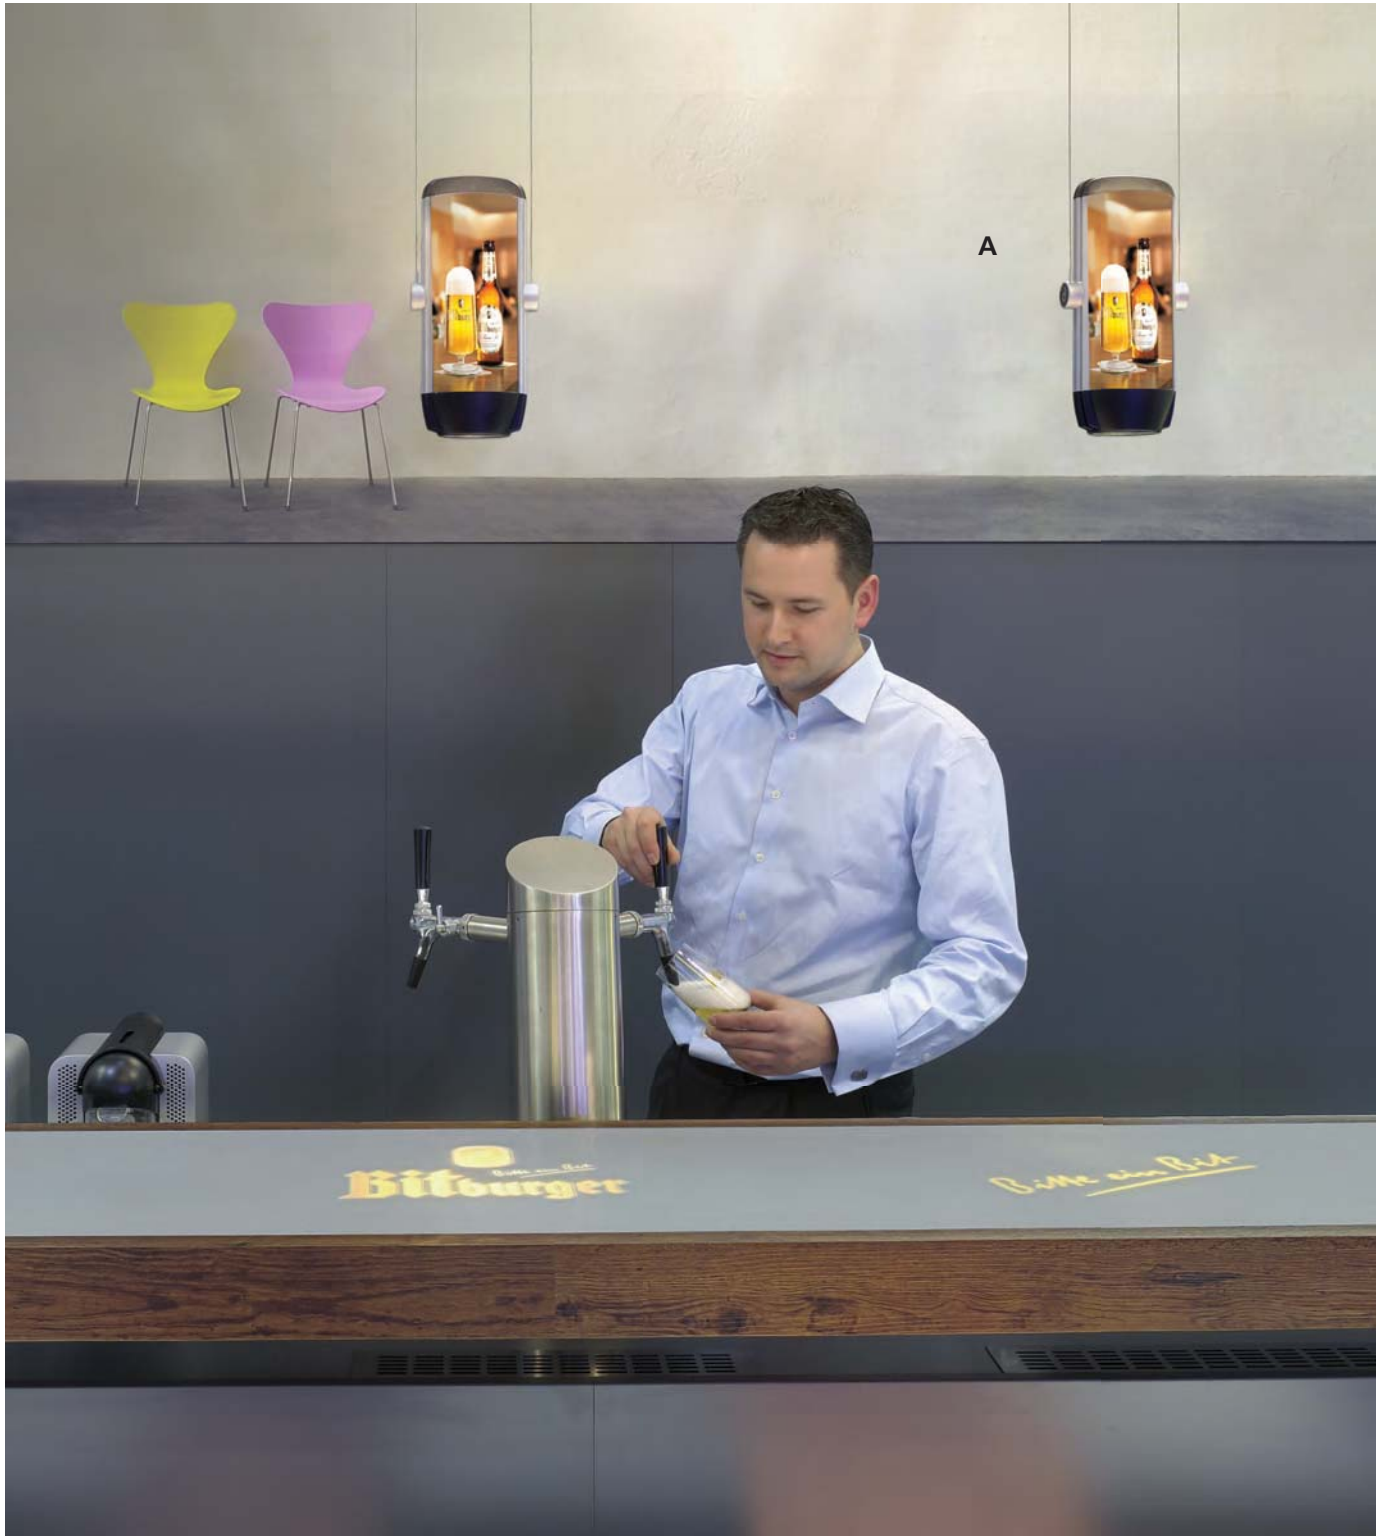

A: E005-62 | 43-1/4"W x 39-1/2"H | (6) 60W Cand.
B: E006-72 | 21-3/4"W x 24-1/2"H | (1) 60W Cand.

A : C075-22 | 19-1/2" Dia. x 6-1/2" H | (1) 150W A21

Custom glass gobo's can be made for any logo or image of your design, then projected by our lighting instrument onto any horizontal or vertical surface.