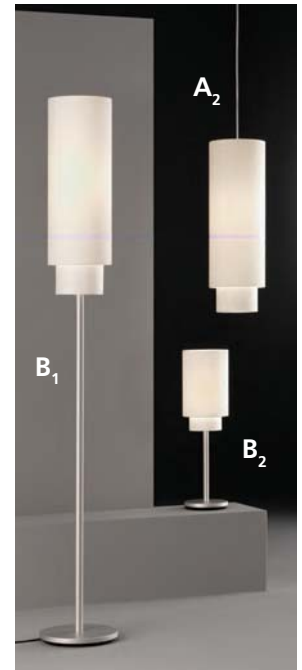

A₁	A000-22-M2	21-1/4" Dia. x 59" H	(2) 55W Circular T-5
A₂	A001-22-M2	29-1/4" Dia. x 59" H	(2) 55W Circular T-5
B	A002-22-F2	21-3/4" Dia. x 59" H	(1) 55W Circular T-5
C₁	A003-33-G1	45" Dia. x 59" H	(6) 55W Long CFL, 2G11
C₂	A004-33-G1	37" Dia. x 59" H	(4) 55W Long CFL, 2G11
C₃	A005-33-G1	29-1/4" Dia. x 59" H	(4) 55W Long CFL, 2G11

- A₁**: A007-22 | 21-3/4" Dia. x 61" H | (4) 32W T8 + (1) 75W Par38
- A₂**: A047-22 | 8" Dia. x 25-1/2" H | (1) 60W A19
- B₁**: A008-12 | 8" Dia. x 69" H | (1) 100W A21
- B₂**: A009-72 | 6-1/2" Dia. x 23-3/4" H | (1) 60W A19
- C**: A011-12-M2 | 8-1/4" W x 74-3/4" H | (1) 40W T8

All fixtures on this page are fabricated from Natural Alabaster.

A₁ :	C042-22		9" Dia. x 13" – 58"H		(1) 60W A19
A₂ :	C043-22		11" Dia. x 15" – 59"H		(1) 60W A19
A₃ :	C044-22		13" Dia. x 17" – 61"H		(1) 60W A19
A₄ :	C045-22		15" Dia. x 19" – 63"H		(1) 60W A19
B :	C003-22		21-1/2" Sq. x 43"H		(4) 60W A19
C :	C004-22		17-1/2" Dia. x 43"H		(3) 60W A19

A₁

A₂

B₁

B₂

All fixtures on this page are fabricated from Natural Alabaster.

A₁:	C047-22	4-3/4" Dia. x 27-1/2" – 39"H	(3) 18W G24d-2 Quad CFL
A₂:	C040-22	4-3/4" Dia. x 30" – 41-1/2"H	(1) 18W G24d-2 Quad CFL
B₁:	C046-22	4-3/4" Sq. x 27-1/2" – 39"H	(3) 18W G24d-2 Quad CFL
B₂:	C041-22	4-3/4" Sq. x 30" – 41-1/2"H	(1) 18W G24d-2 Quad CFL