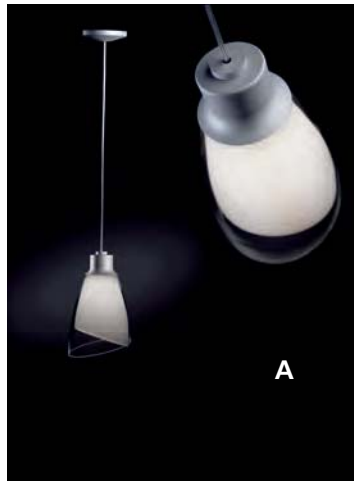

All fixtures on this page are fabricated from Natural Alabaster.

A₁ :	C042-22		9" Dia. x 13" – 58"H		(1) 60W A19
A₂ :	C043-22		11" Dia. x 15" – 59"H		(1) 60W A19
A₃ :	C044-22		13" Dia. x 17" – 61"H		(1) 60W A19
A₄ :	C045-22		15" Dia. x 19" – 63"H		(1) 60W A19
B :	C003-22		21-1/2" Sq. x 43"H		(4) 60W A19
C :	C004-22		17-1/2" Dia. x 43"H		(3) 60W A19

A₁

A₂

B₁

B₂

All fixtures on this page are fabricated from Natural Alabaster.

A₁:	C047-22	4-3/4" Dia. x 27-1/2" – 39"H	(3) 18W G24d-2 Quad CFL
A₂:	C040-22	4-3/4" Dia. x 30" – 41-1/2"H	(1) 18W G24d-2 Quad CFL
B₁:	C046-22	4-3/4" Sq. x 27-1/2" – 39"H	(3) 18W G24d-2 Quad CFL
B₂:	C041-22	4-3/4" Sq. x 30" – 41-1/2"H	(1) 18W G24d-2 Quad CFL

A: C006-22 | 6-1/2" Dia. x 10-1/2"H, 43-1/4"L | (1) 100W A19

A:	D001-22		17" Sq. x 6-14" H		(6) 60W A19
B:	D002-32		6" W x 8-1/4" H x 3-1/4" Ext.		(1) 150W A21
C:	D003-22		14-1/2" Dia. x 8-1/4" H		(1) 150W A21
D:	D004-42		17" W x 6-1/4" H x 4-3/4" Ext.		(1) 150W A21
E:	D005-22		19-1/2" Dia. x 6-1/4" H		(5) 60W A19