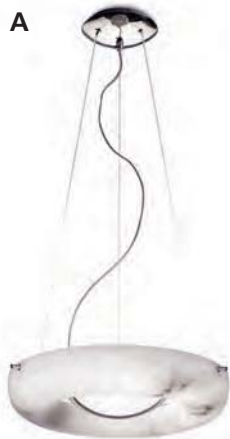

A₁	A000-22-M2	21-1/4" Dia. x 59" H	(2) 55W Circular T-5
A₂	A001-22-M2	29-1/4" Dia. x 59" H	(2) 55W Circular T-5
B	A002-22-F2	21-3/4" Dia. x 59" H	(1) 55W Circular T-5
C₁	A003-33-G1	45" Dia. x 59" H	(6) 55W Long CFL, 2G11
C₂	A004-33-G1	37" Dia. x 59" H	(4) 55W Long CFL, 2G11
C₃	A005-33-G1	29-1/4" Dia. x 59" H	(4) 55W Long CFL, 2G11

- A₁**: A007-22 | 21-3/4" Dia. x 61" H | (4) 32W T8 + (1) 75W Par38
- A₂**: A047-22 | 8" Dia. x 25-1/2" H | (1) 60W A19
- B₁**: A008-12 | 8" Dia. x 69" H | (1) 100W A21
- B₂**: A009-72 | 6-1/2" Dia. x 23-3/4" H | (1) 60W A19
- C**: A011-12-M2 | 8-1/4" W x 74-3/4" H | (1) 40W T8

A : B002-22 | custom dimensions to your specifications
B : B003-22 | 30" Dia. x 12" H | incandescent or fluorescent

- A :** A012-92 | custom dimensions to your specifications
- B :** A013-22 | custom dimensions to your specifications
- C₁ :** A015-22 | 7-3/4"W x 39-1/4"L x 9-3/4"H | (1) 39W T5
- C₂ :** A016-22 | 7-3/4"W x 51-1/4"L x 9-3/4"H | (1) 54W T5
- D :** A014-22 | 27-1/2"W x 11-3/4"H | (2) 55W Circular T5

A : A017-22 | 14-1/4" Dia. x 59" H | (6)1W LED
B : A018-22 | 23-1/2" Dia. x 59" H | (6)1W LED

All fixtures on this page are fabricated from Natural Alabaster.

A : C001-22		15-1/2" Dia. x 59" H		(1) 55W Circular T5 included
B : C080-42		12-1/2" Dia. x 2-3/4" Ext.		(1) 22W Circular T5 included