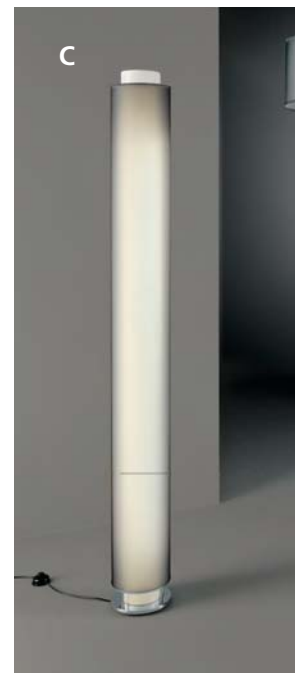

A₁	A000-22-M2	21-1/4" Dia. x 59" H	(2) 55W Circular T-5
A₂	A001-22-M2	29-1/4" Dia. x 59" H	(2) 55W Circular T-5
B	A002-22-F2	21-3/4" Dia. x 59" H	(1) 55W Circular T-5
C₁	A003-33-G1	45" Dia. x 59" H	(6) 55W Long CFL, 2G11
C₂	A004-33-G1	37" Dia. x 59" H	(4) 55W Long CFL, 2G11
C₃	A005-33-G1	29-1/4" Dia. x 59" H	(4) 55W Long CFL, 2G11

A : B002-22 | custom dimensions to your specifications
B : B003-22 | 30" Dia. x 12" H | incandescent or fluorescent

- A :** A012-92 | custom dimensions to your specifications
- B :** A013-22 | custom dimensions to your specifications
- C₁ :** A015-22 | 7-3/4"W x 39-1/4"L x 9-3/4"H | (1) 39W T5
- C₂ :** A016-22 | 7-3/4"W x 51-1/4"L x 9-3/4"H | (1) 54W T5
- D :** A014-22 | 27-1/2"W x 11-3/4"H | (2) 55W Circular T5

All fixtures on this page are fabricated from Natural Alabaster.

A₁ :	C042-22		9" Dia. x 13" – 58"H		(1) 60W A19
A₂ :	C043-22		11" Dia. x 15" – 59"H		(1) 60W A19
A₃ :	C044-22		13" Dia. x 17" – 61"H		(1) 60W A19
A₄ :	C045-22		15" Dia. x 19" – 63"H		(1) 60W A19
B :	C003-22		21-1/2" Sq. x 43"H		(4) 60W A19
C :	C004-22		17-1/2" Dia. x 43"H		(3) 60W A19

A₁

A₂

B₁

B₂

All fixtures on this page are fabricated from Natural Alabaster.

A₁:	C047-22	4-3/4" Dia. x 27-1/2" – 39"H	(3) 18W G24d-2 Quad CFL
A₂:	C040-22	4-3/4" Dia. x 30" – 41-1/2"H	(1) 18W G24d-2 Quad CFL
B₁:	C046-22	4-3/4" Sq. x 27-1/2" – 39"H	(3) 18W G24d-2 Quad CFL
B₂:	C041-22	4-3/4" Sq. x 30" – 41-1/2"H	(1) 18W G24d-2 Quad CFL