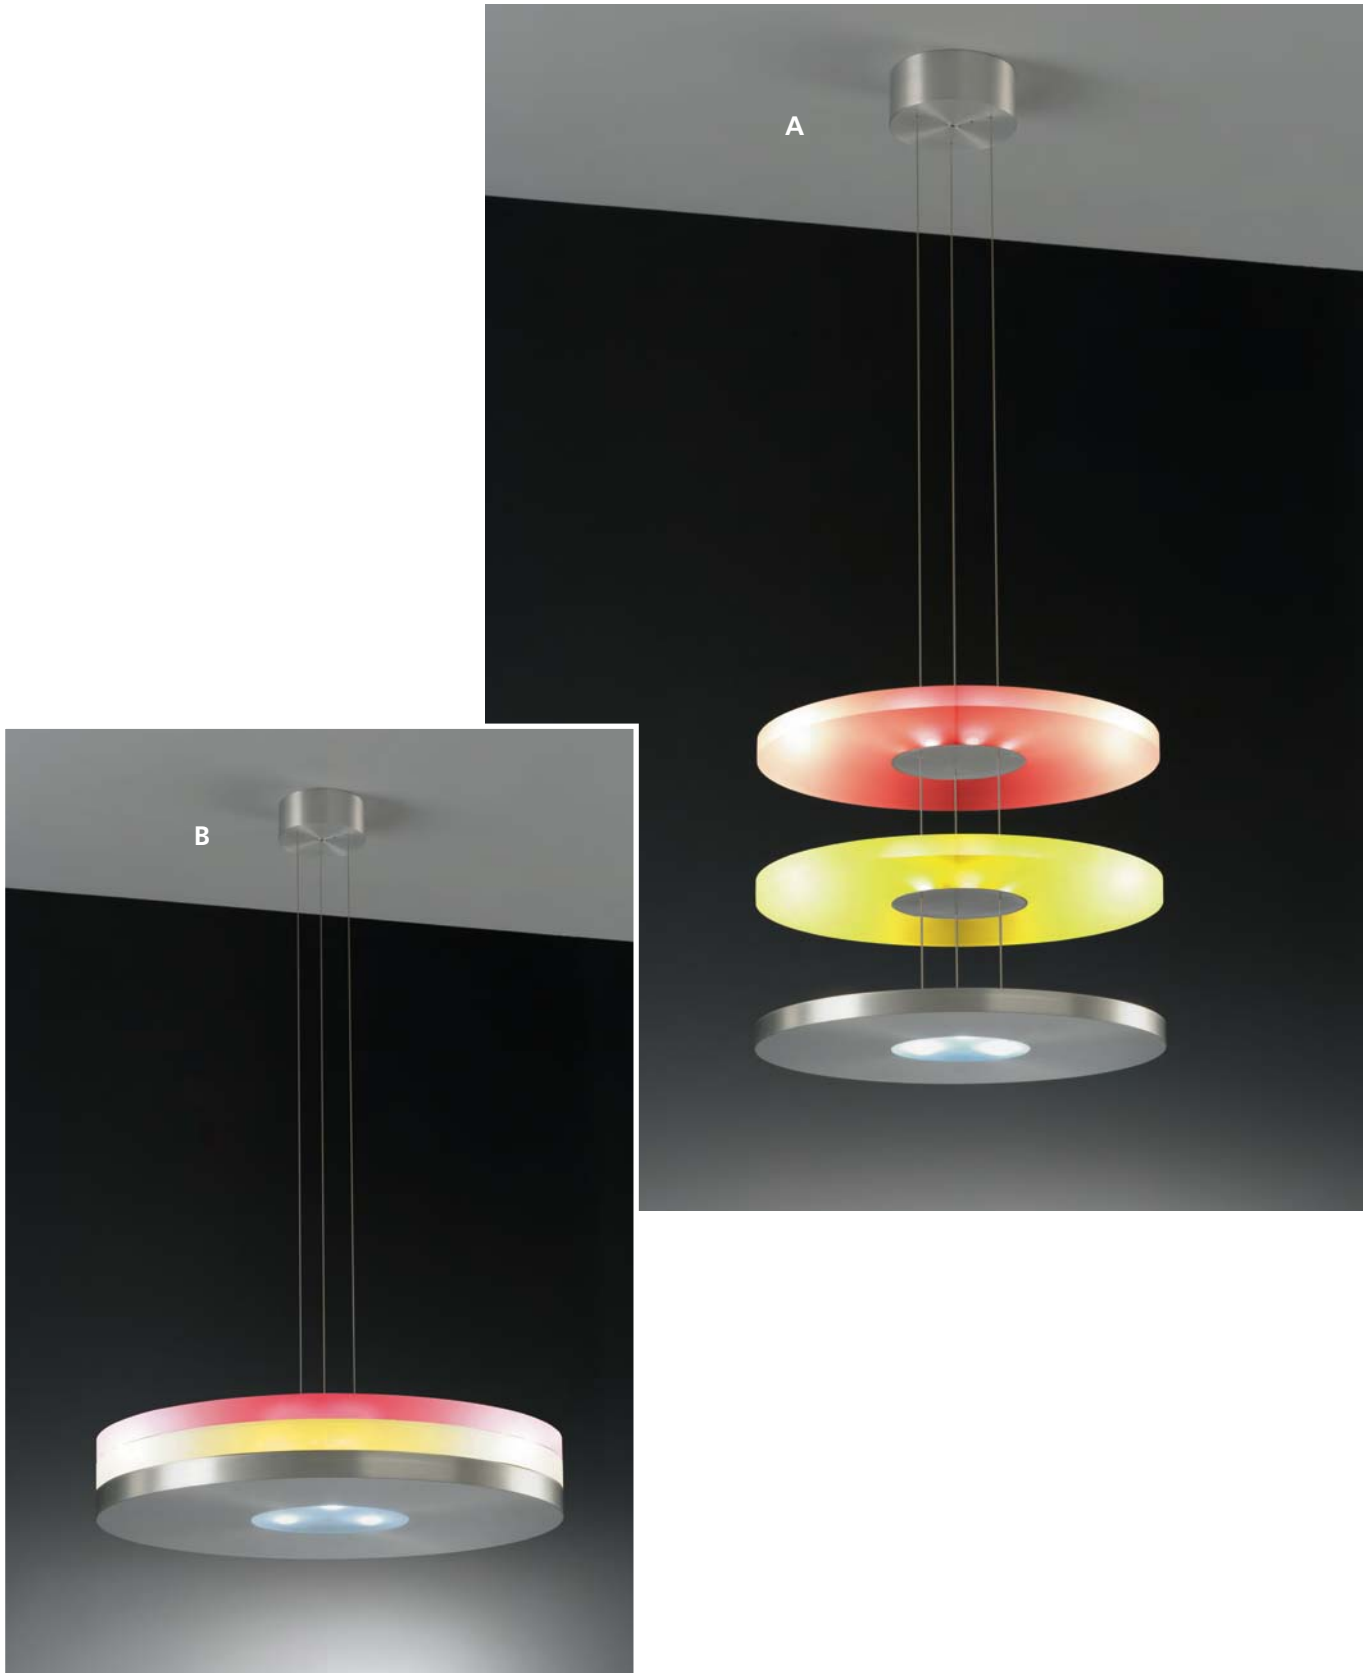

A₁	A000-22-M2	21-1/4" Dia. x 59" H	(2) 55W Circular T-5
A₂	A001-22-M2	29-1/4" Dia. x 59" H	(2) 55W Circular T-5
B	A002-22-F2	21-3/4" Dia. x 59" H	(1) 55W Circular T-5
C₁	A003-33-G1	45" Dia. x 59" H	(6) 55W Long CFL, 2G11
C₂	A004-33-G1	37" Dia. x 59" H	(4) 55W Long CFL, 2G11
C₃	A005-33-G1	29-1/4" Dia. x 59" H	(4) 55W Long CFL, 2G11

A : B002-22 | custom dimensions to your specifications
B : B003-22 | 30" Dia. x 12" H | incandescent or fluorescent

- A :** A012-92 | custom dimensions to your specifications
- B :** A013-22 | custom dimensions to your specifications
- C₁ :** A015-22 | 7-3/4"W x 39-1/4"L x 9-3/4"H | (1) 39W T5
- C₂ :** A016-22 | 7-3/4"W x 51-1/4"L x 9-3/4"H | (1) 54W T5
- D :** A014-22 | 27-1/2"W x 11-3/4"H | (2) 55W Circular T5

A : A017-22 | 14-1/4" Dia. x 59" H | (6)1W LED
B : A018-22 | 23-1/2" Dia. x 59" H | (6)1W LED

All fixtures on this page are fabricated from Natural Alabaster.

A : C001-22		15-1/2" Dia. x 59" H		(1) 55W Circular T5 included
B : C080-42		12-1/2" Dia. x 2-3/4" Ext.		(1) 22W Circular T5 included

A₁

A₂

B₁

B₂

All fixtures on this page are fabricated from Natural Alabaster.

A₁:	C047-22	4-3/4" Dia. x 27-1/2" – 39"H	(3) 18W G24d-2 Quad CFL
A₂:	C040-22	4-3/4" Dia. x 30" – 41-1/2"H	(1) 18W G24d-2 Quad CFL
B₁:	C046-22	4-3/4" Sq. x 27-1/2" – 39"H	(3) 18W G24d-2 Quad CFL
B₂:	C041-22	4-3/4" Sq. x 30" – 41-1/2"H	(1) 18W G24d-2 Quad CFL